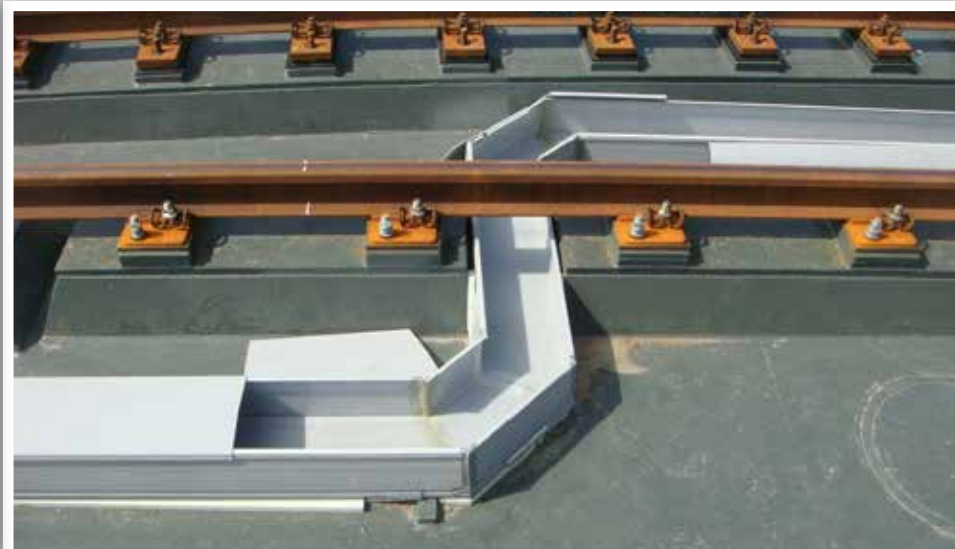

ARCOSYSTEM® Wall fixing systems

ARCOSYSTEM® Wall fixing systems 90°

ARCOSYSTEM® Cable exit

ARCOSYSTEM® Floor mounted

ARCOSYSTEM® Floor mounted

ARCOSYSTEM® Floor mounted

ARCOSYSTEM® for sloping ground

ARCOSYSTEM® for sloping ground

ARCOSYSTEM® Size 1		Meters	Item No.
Composite Parts			
GRP Lid Size 1			VT111006000PGD
GRP Trough Size 1			VT111006000PGT
GRP Lid and Trough Size 1			VT111006000PGK
Elevated Bracketry for Sigma Posts		Pieces	
Single Plane Swivel Size 1			VT11-P002-A005
Straight Connection Plate Size 1			VT11-P002-A007
Hinged Swivel Riser Size 1			VT11-P002-1050
Out-Hanging Systems 300 mm		Pieces	
Single Plane Swivel O/H PostFixing Size 1 (300)			VT1011-P002-A027K
Universal Hinged O/H Post Swivel Fixing Size 1 (300)			VT11-P002-E303
Out-Hanging Systems 180 mm		Pieces	
Single Plane Swivel O/H Post Fixing Size 1 (180)			VT11-P002-E301
Universal Hinged O/H Post Swivel Fixing Size 1 (180)			VT11-P002-E305
Slim Single Plane Swivel O/H Post Fixing Size 1 (180)			VT11-P002-E310
Slim Universal Hinged O/H Post Swivel Fixing Size 1 (180)			VT11-P002-E311