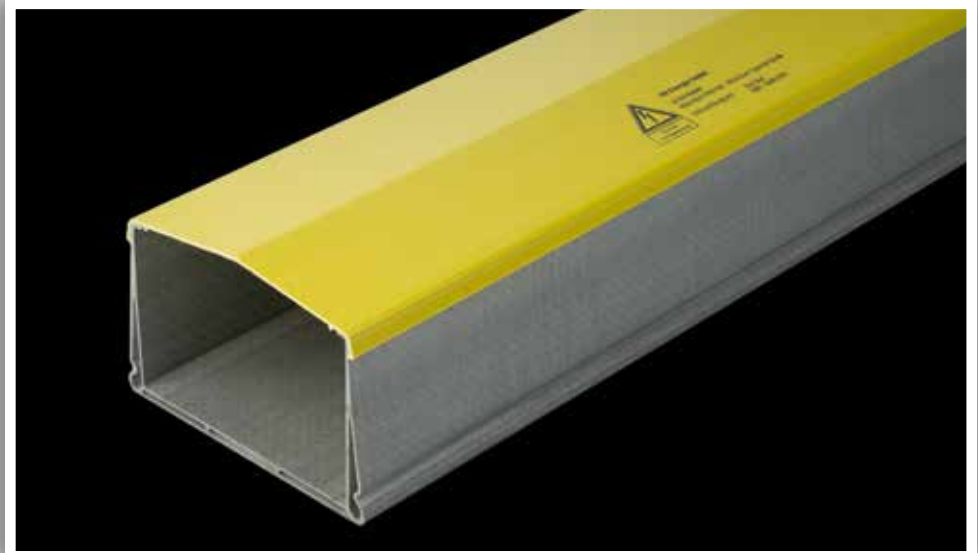

ARCOSYSTEM® Accessories