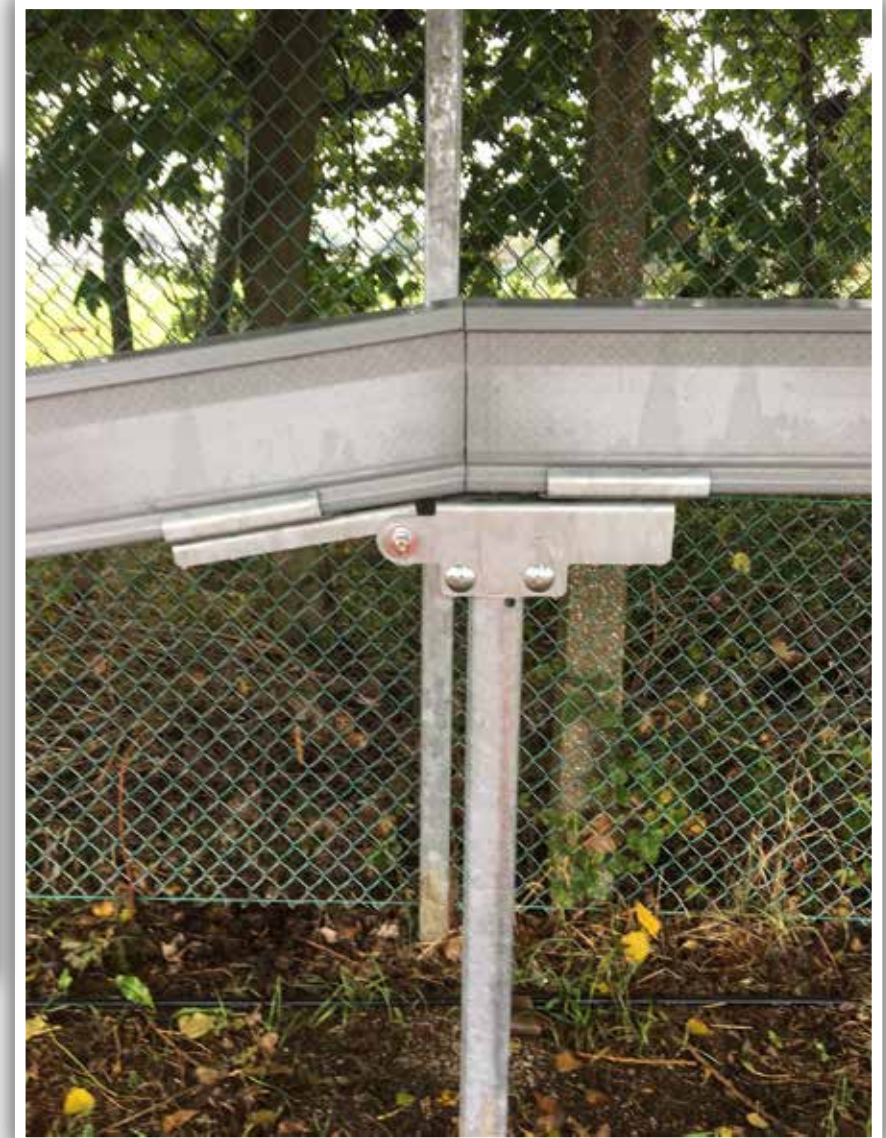

ARCOSYSTEM® Elevated bracketry for sigma posts