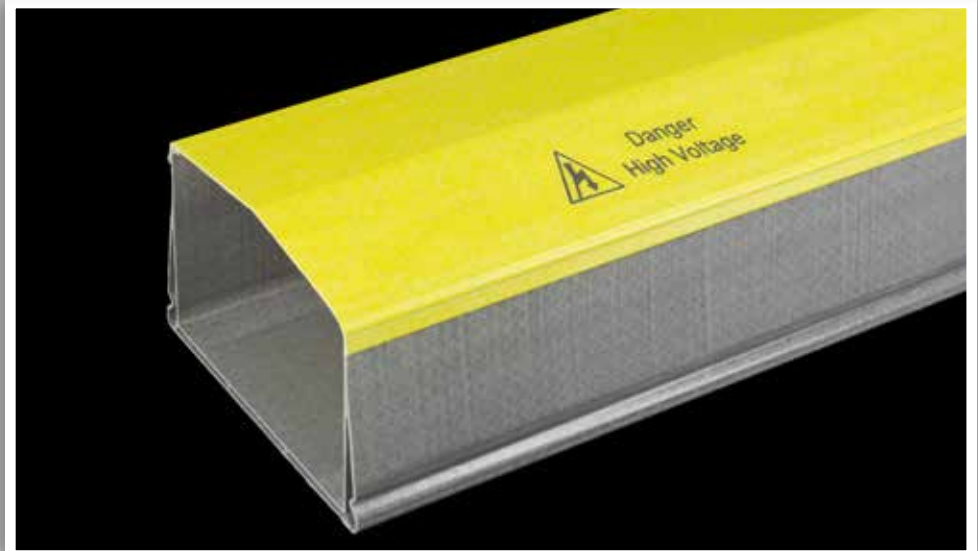

ARCOSYSTEM® Accessories