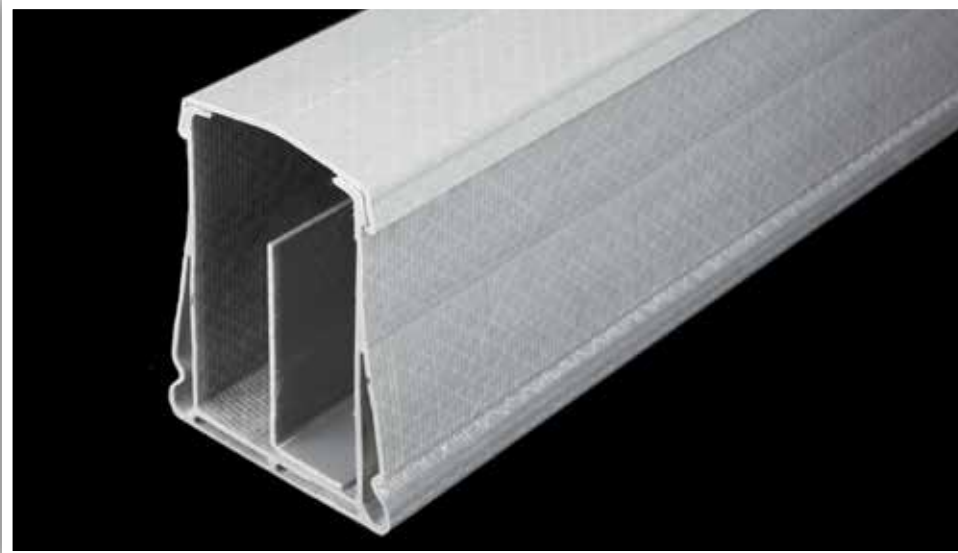

ARCOSYSTEM® Accessories