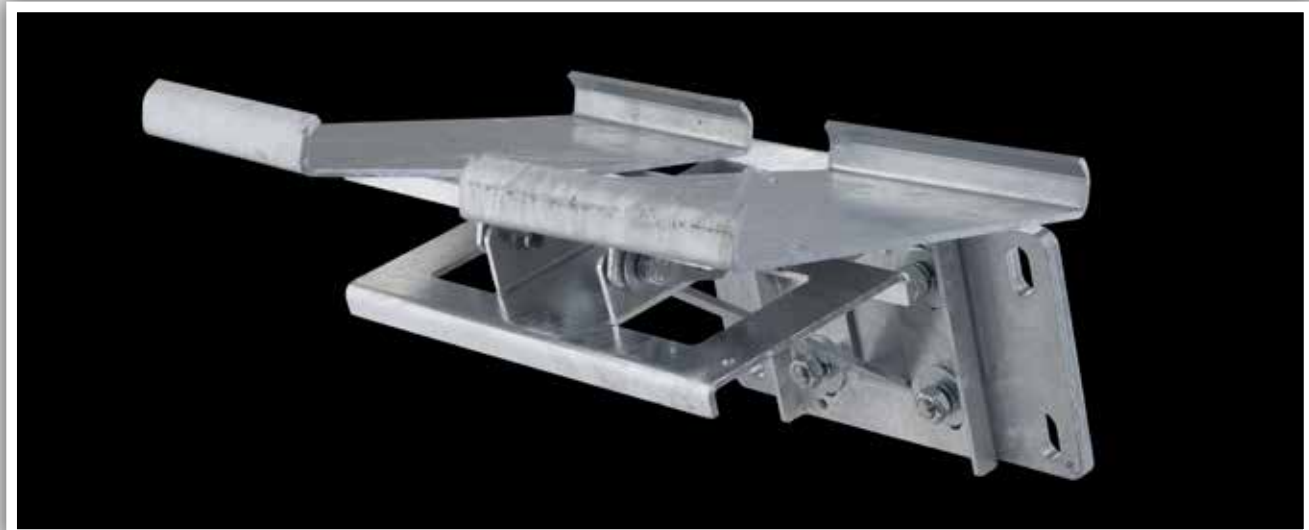

ARCOSYSTEM® Wall fixing systems

ARCOSYSTEM® Wall fixing systems 90°

ARCOSYSTEM® Cable exit

ARCOSYSTEM® Floor mounted

ARCOSYSTEM® Floor mounted

ARCOSYSTEM® Floor mounted

ARCOSYSTEM® for sloping ground

ARCOSYSTEM® for sloping ground

ARCOSYSTEM® Size 1		Meters	Item No.
Composite Parts			
GRP Lid Size 1			VT111006000PGD
GRP Trough Size 1			VT111006000PGT
GRP Lid and Trough Size 1			VT111006000PGK
Elevated Bracketry for Sigma Posts		Pieces	
Single Plane Swivel Size 1			VT11-P002-A005
Straight Connection Plate Size 1			VT11-P002-A007
Hinged Swivel Riser Size 1			VT11-P002-1050
Out-Hanging Systems 300 mm		Pieces	
Single Plane Swivel O/H PostFixing Size 1 (300)			VT1011-P002-A027K
Universal Hinged O/H Post Swivel Fixing Size 1 (300)			VT11-P002-E303
Out-Hanging Systems 180 mm		Pieces	
Single Plane Swivel O/H Post Fixing Size 1 (180)			VT11-P002-E301
Universal Hinged O/H Post Swivel Fixing Size 1 (180)			VT11-P002-E305
Slim Single Plane Swivel O/H Post Fixing Size 1 (180)			VT11-P002-E310
Slim Universal Hinged O/H Post Swivel Fixing Size 1 (180)			VT11-P002-E311